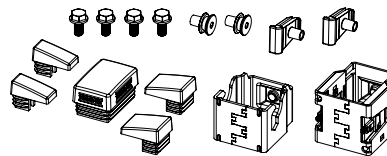

Packaging

Delivered in a carton with one upper and one lower fixing including all bolts and fittings, plastic caps for one post 60x40 and one panel ST20 or ST30.