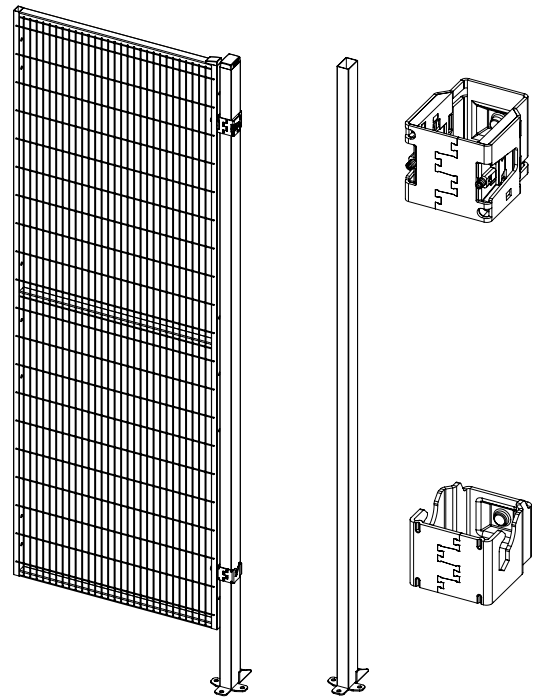

## ✓ Rapid Fix

Using the Troax Rapid Fix system, mesh panels can be easily removed and re-installed allowing quick and easy access to machinery in need of maintenance. The brackets can be positioned at varying heights compensating for uneven floors as well as for fitting panels of different sizes within the installation. Rapid Fix is fully compatible with Smart Fix and also uses the same door system making it possible to combine, mix or upgrade to suit your requirements. The unique Rapid Fix system also complies with the machine directive 2006/42/EC.

### Kit wall

Art no	Description
36700130	Kit bracket RF
36700140	Kit bracket corner Right
36700150	Kit bracket corner Left

The Rapid Fix brackets are only compatible with support post 60x40

### Packaging

Delivered in a carton with one upper and one lower fixing including all bolts and fittings, plastic caps for one post 60x40 and one panel ST20 or ST30.