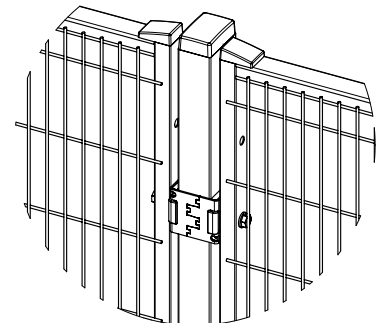

Packaging

Delivered in a carton with one upper and one lower fixing including all bolts and fittings, plastic caps for one post 60x40 and one panel ST20 or ST30.