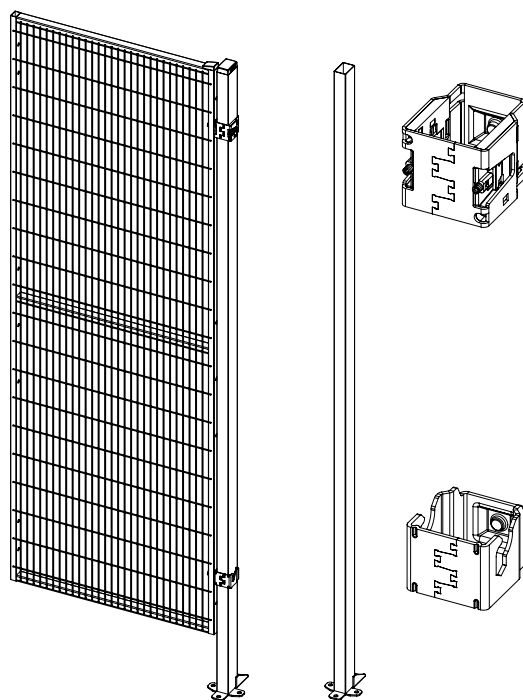

✓ Rapid Fix

Using the Troax Rapid Fix system, mesh panels can be easily removed and re-installed allowing quick and easy access to machinery in need of maintenance. The brackets can be positioned at varying heights compensating for uneven floors as well as for fitting panels of different sizes within the installation. Rapid Fix is fully compatible with Smart Fix and also uses the same door system making it possible to combine, mix or upgrade to suit your requirements. The unique Rapid Fix system also complies with the machine directive 2006/42/EC.

FACTS

Finish

Electroplated steel

Kit wall

Art no	Description
36700130	Kit bracket RF
36700140	Kit bracket corner Right
36700150	Kit bracket corner Left

The Rapid Fix brackets are only compatible with support post 60x40

Packaging

Delivered in a carton with one upper and one lower fixing including all bolts and fittings, plastic caps for one post 60x40 and one panel ST20 or ST30.

ACCESSORIES

Assembly Guide RF 60x40

Art no	Description
36700129	Assembly Guide RF 60x40