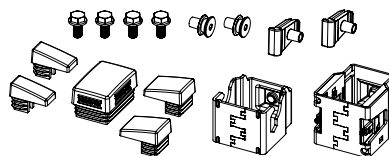

✓ Rapid Fix

Using the Troax Rapid Fix system, mesh panels can be easily removed and re-installed allowing quick and easy access to machinery in need of maintenance. The brackets can be positioned at varying heights compensating for uneven floors as well as for fitting panels of different sizes within the installation. Rapid Fix is fully compatible with Smart Fix and also uses the same door system making it possible to combine, mix or upgrade to suit your requirements. The unique Rapid Fix system also complies with the machine directive 2006/42/EC.

FACTS

Finish

Electroplated steel

Kit wall

Art no	Description
36700130	Kit bracket RF
36700140	Kit bracket corner Right
36700150	Kit bracket corner Left

The Rapid Fix brackets are only compatible with support post 60x40

Packaging

Delivered in a carton with one upper and one lower fixing including all bolts and fittings, plastic caps for one post 60x40 and one panel ST20 or ST30.

ACCESSORIES

Assembly Guide RF 60x40

Art no	Description
36700129	Assembly Guide RF 60x40