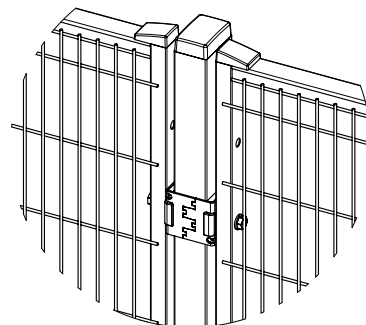

Packaging

Delivered in a carton with one upper and one lower fixing including all bolts and fittings, plastic caps for one post 60x40 and one panel ST20 or ST30.